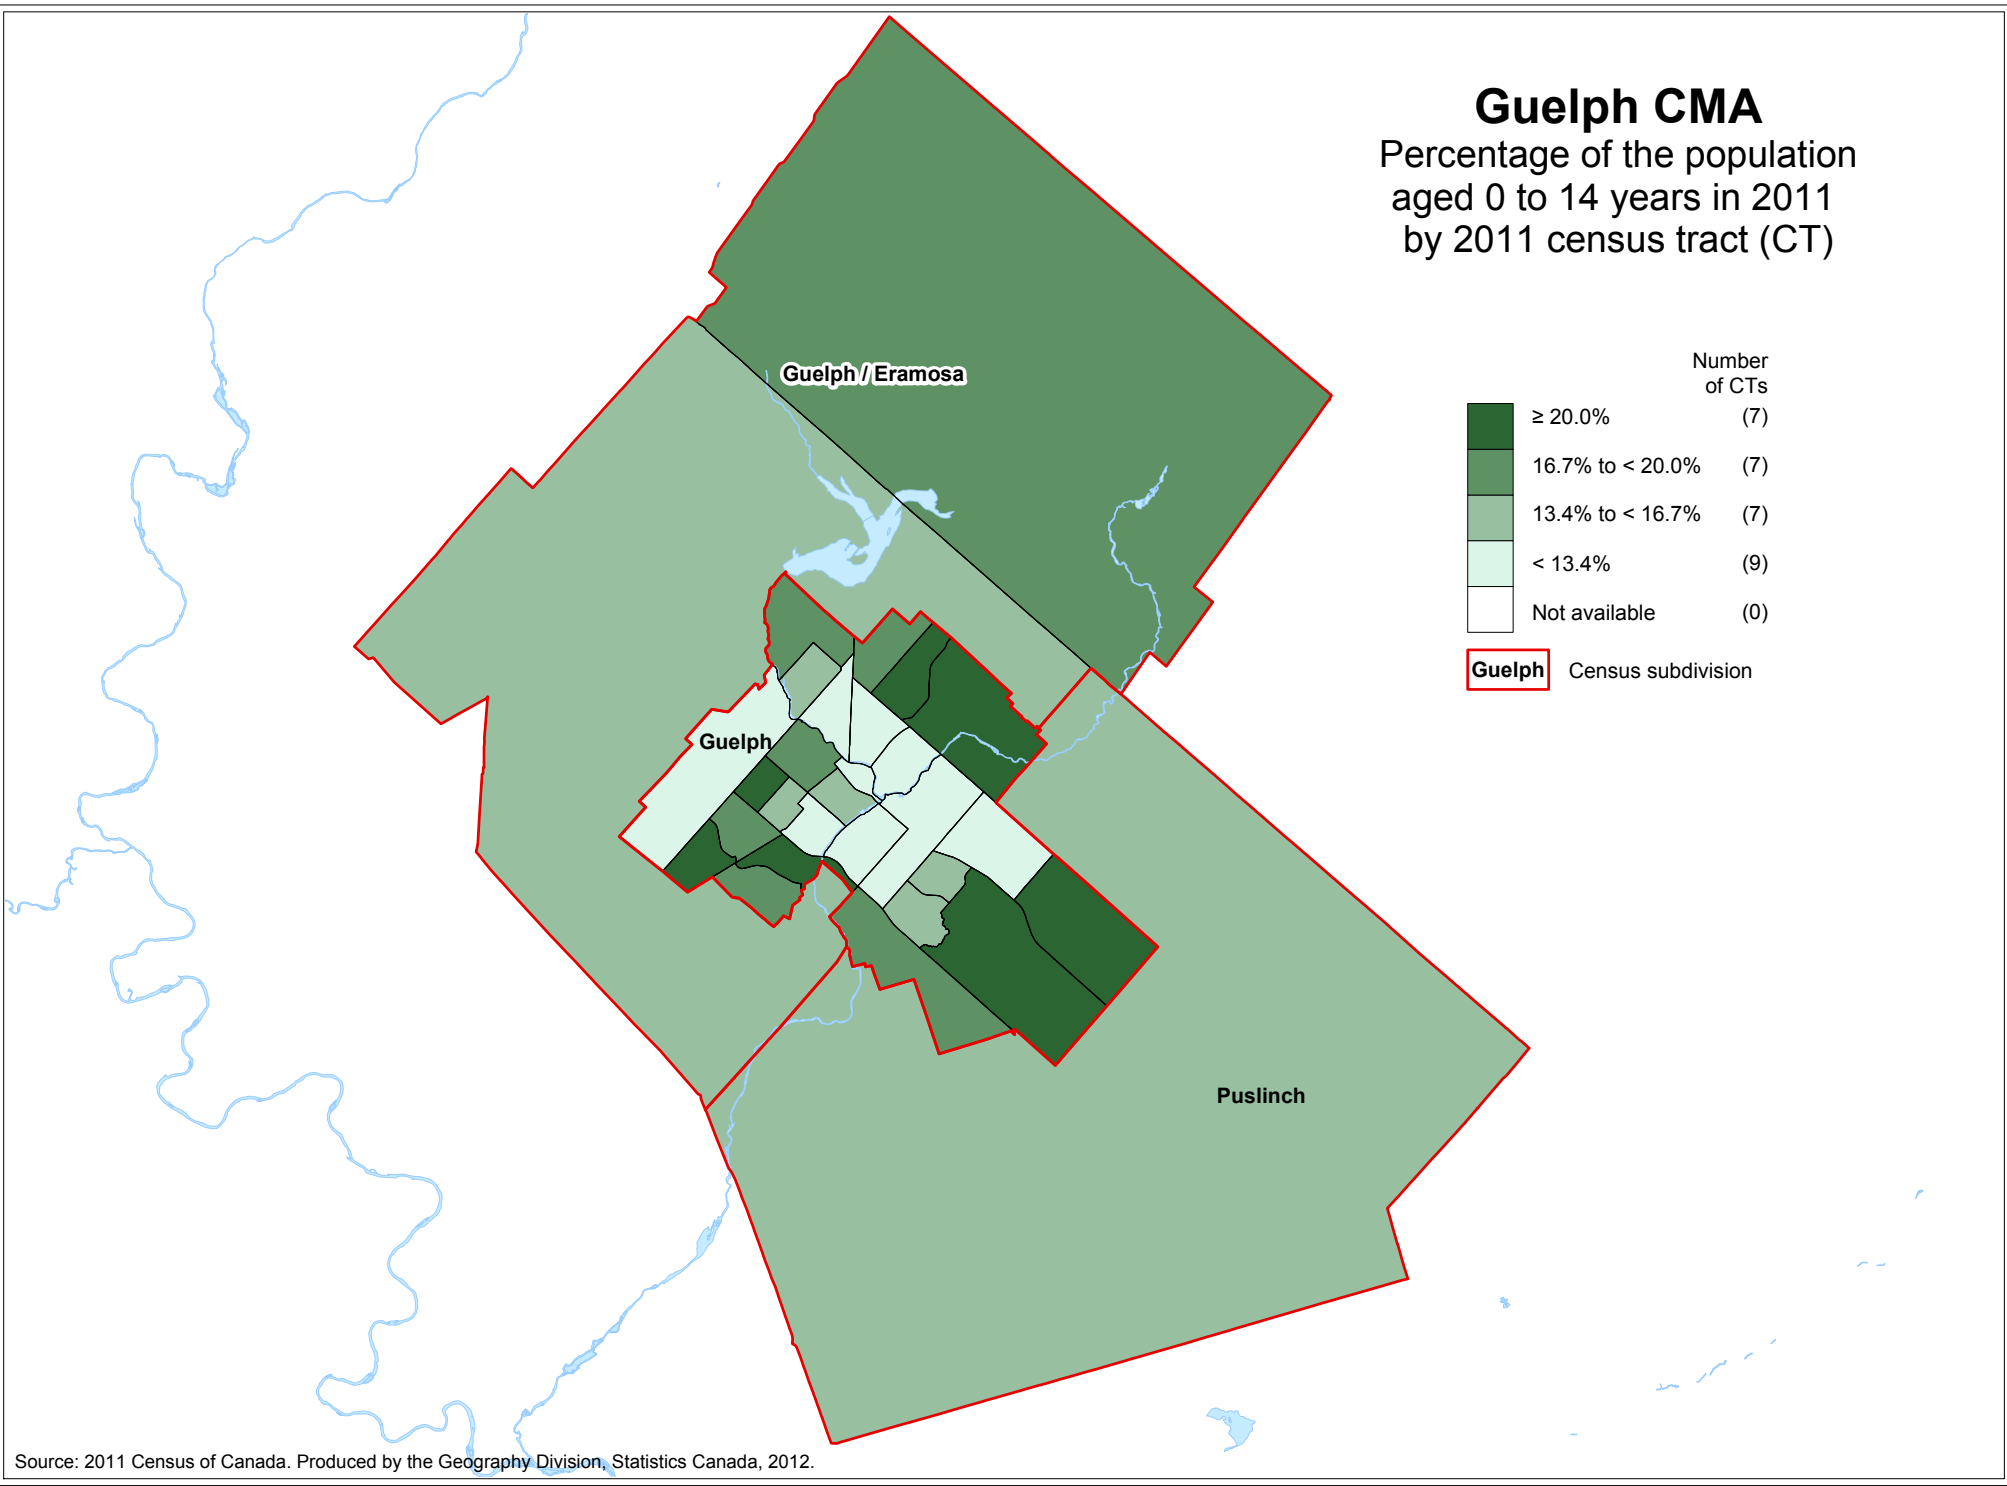

Guelph CMA

Percentage of the population aged 0 to 14 years in 2011 by 2011 census tract (CT)

Source: 2011 Census of Canada. Produced by the Geography Division, Statistics Canada, 2012.