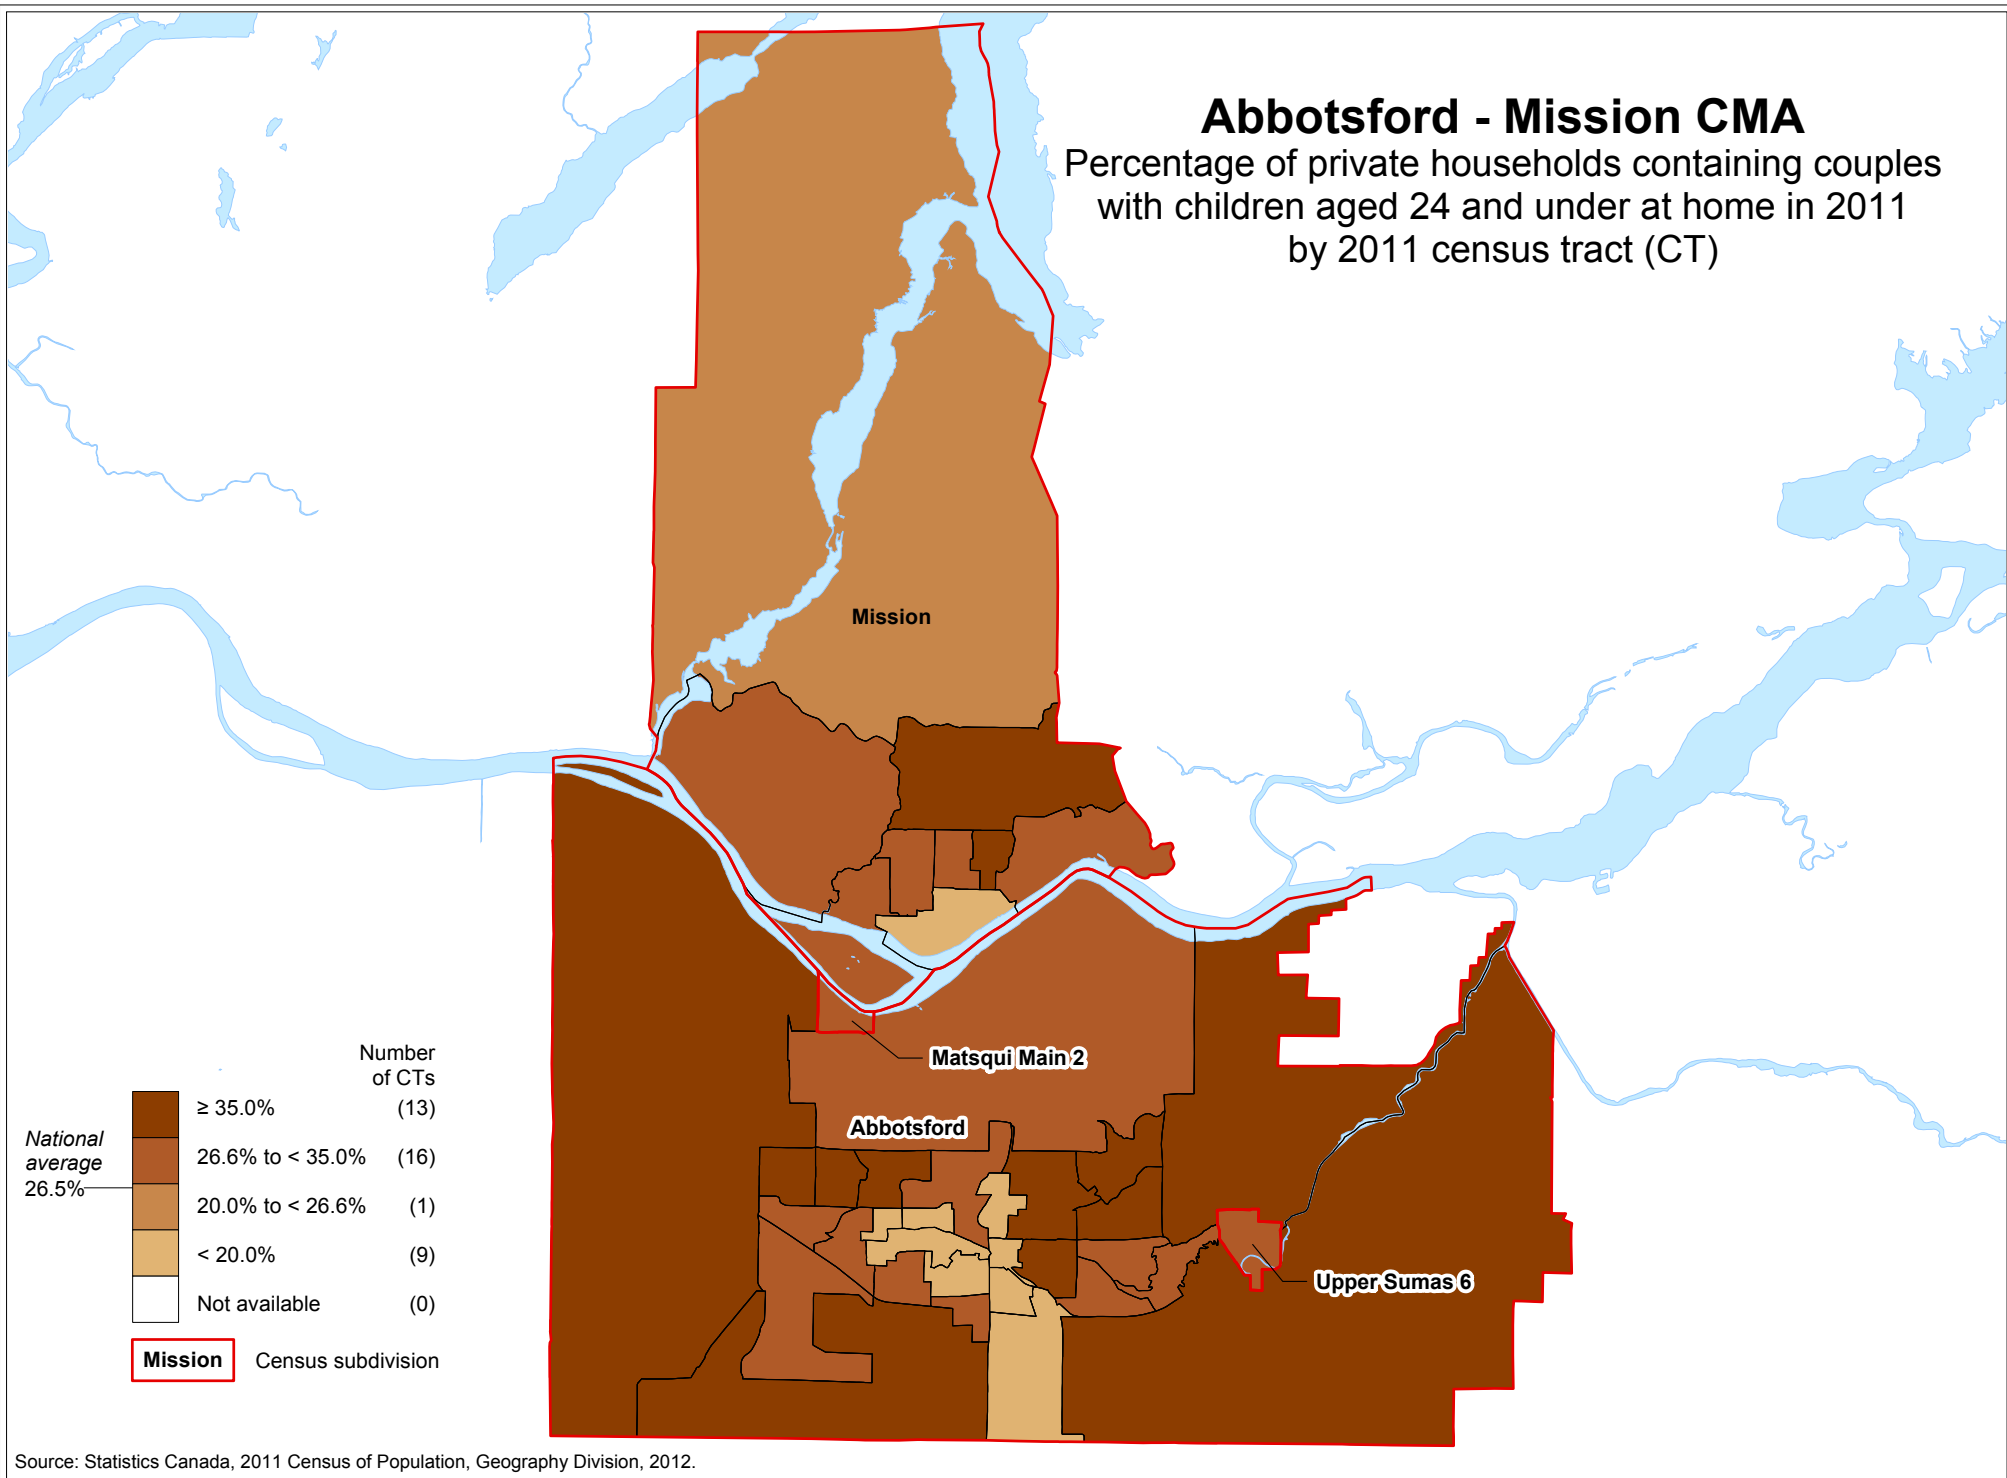

Abbotsford - Mission CMA

Percentage of private households containing couples with children aged 24 and under at home in 2011 by 2011 census tract (CT)

Percentage Range	Number of CTs
≥ 35.0%	(13)
26.6% to < 35.0%	(16)
20.0% to < 26.6%	(1)
< 20.0%	(9)
Not available	(0)

National average
26.5%

Mission Census subdivision

Source: Statistics Canada, 2011 Census of Population, Geography Division, 2012.