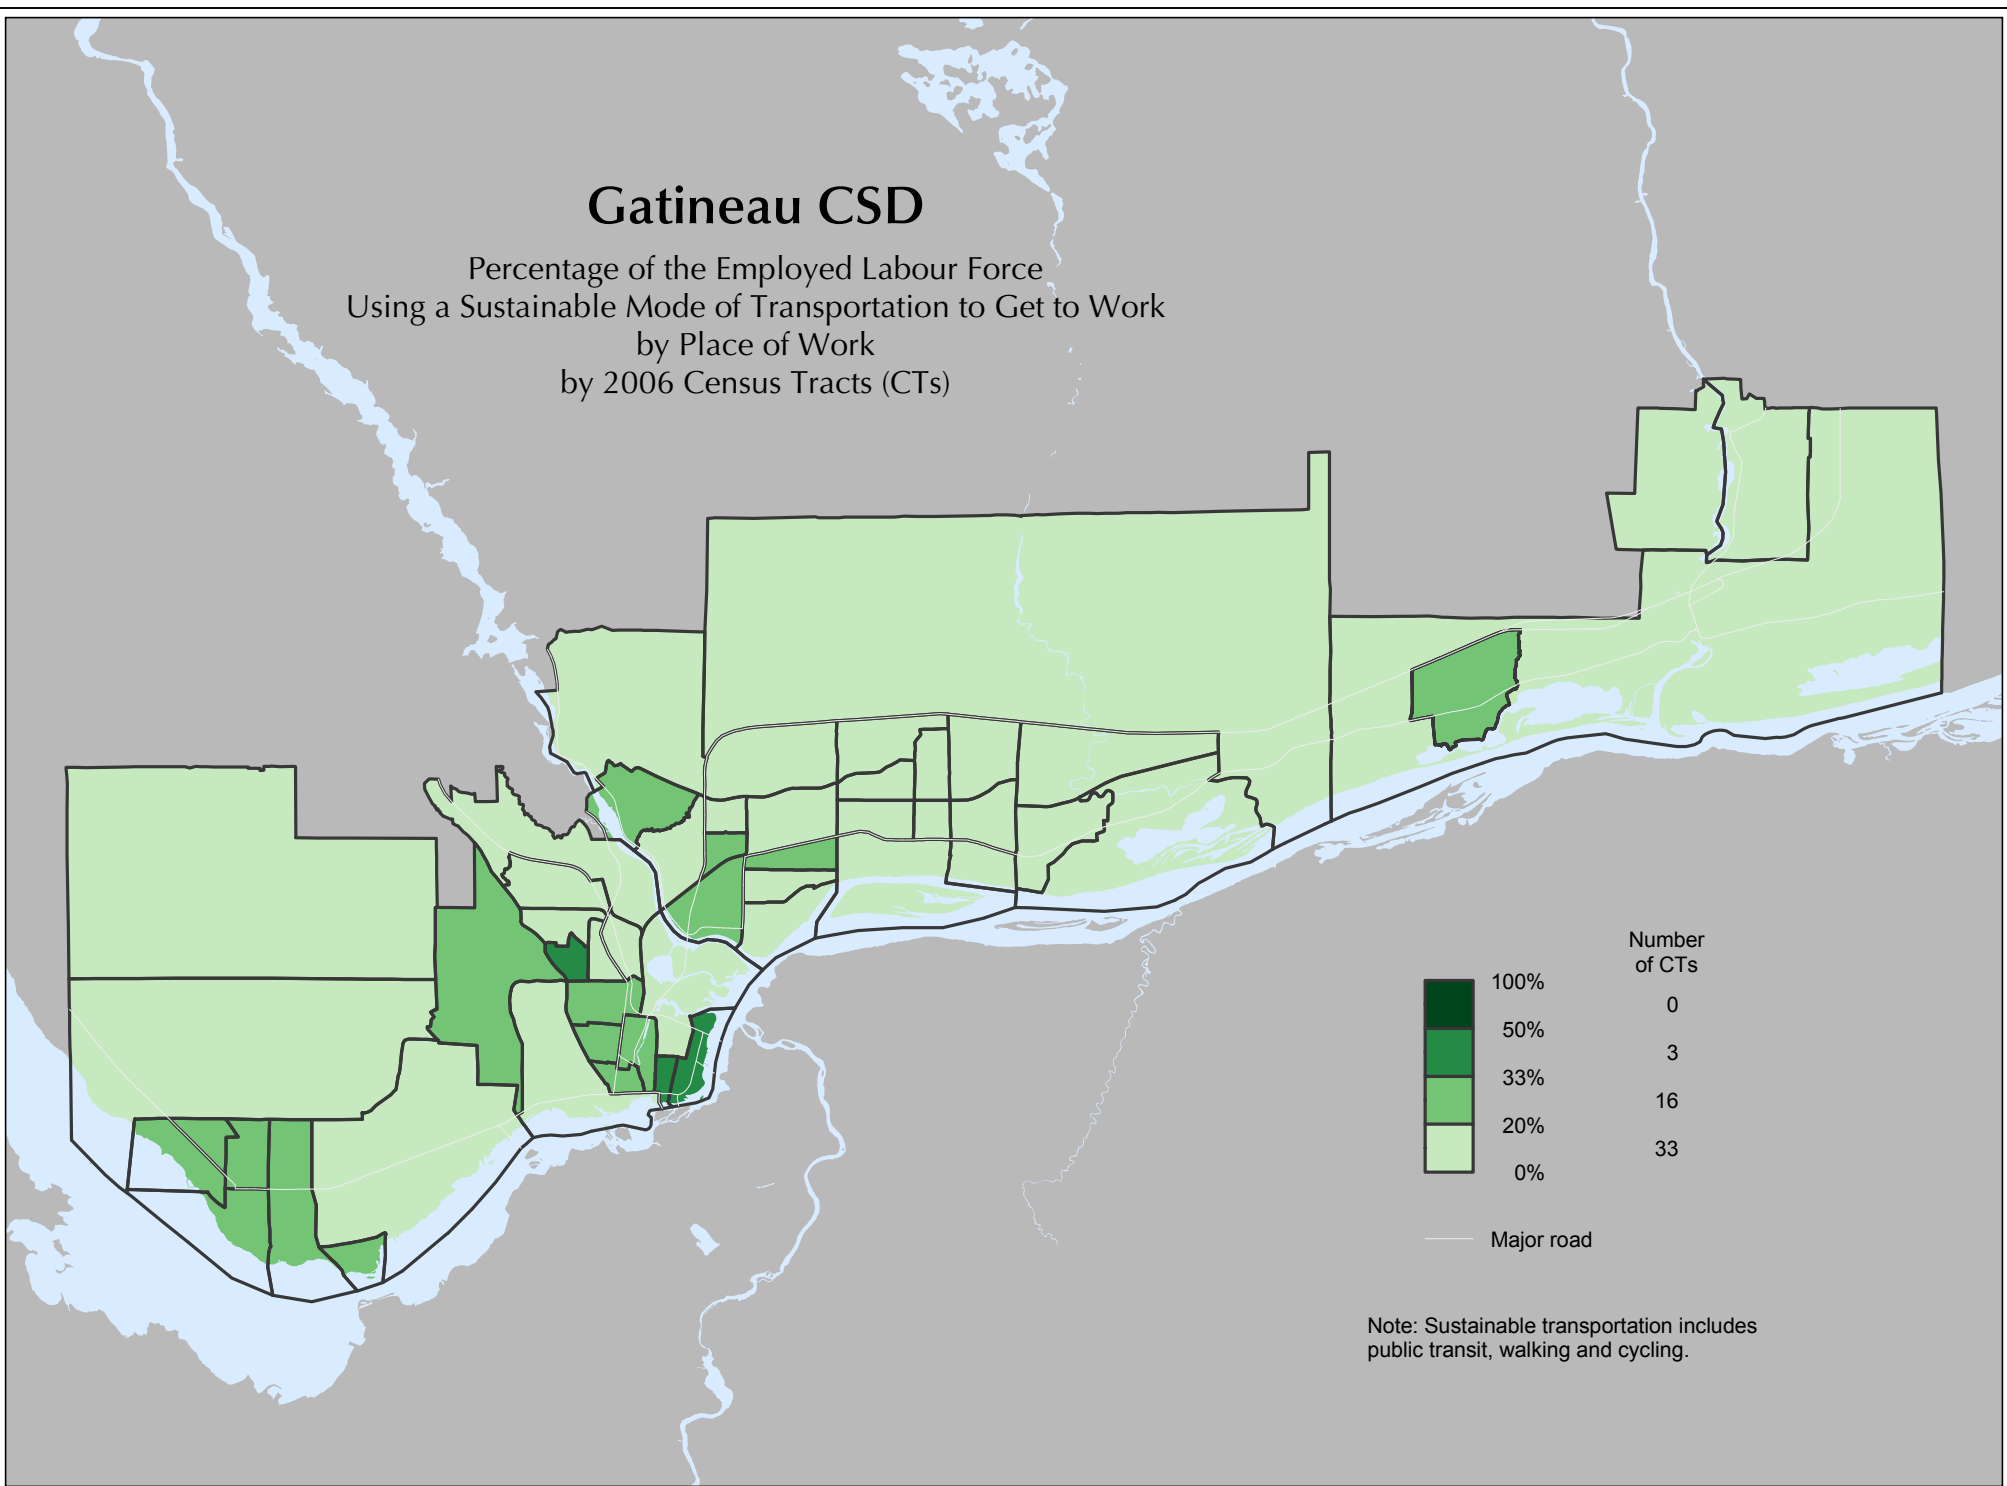

# Gatineau CSD

Percentage of the Employed Labour Force  
Using a Sustainable Mode of Transportation to Get to Work  
by Place of Work  
by 2006 Census Tracts (CTs)

Note: Sustainable transportation includes public transit, walking and cycling.