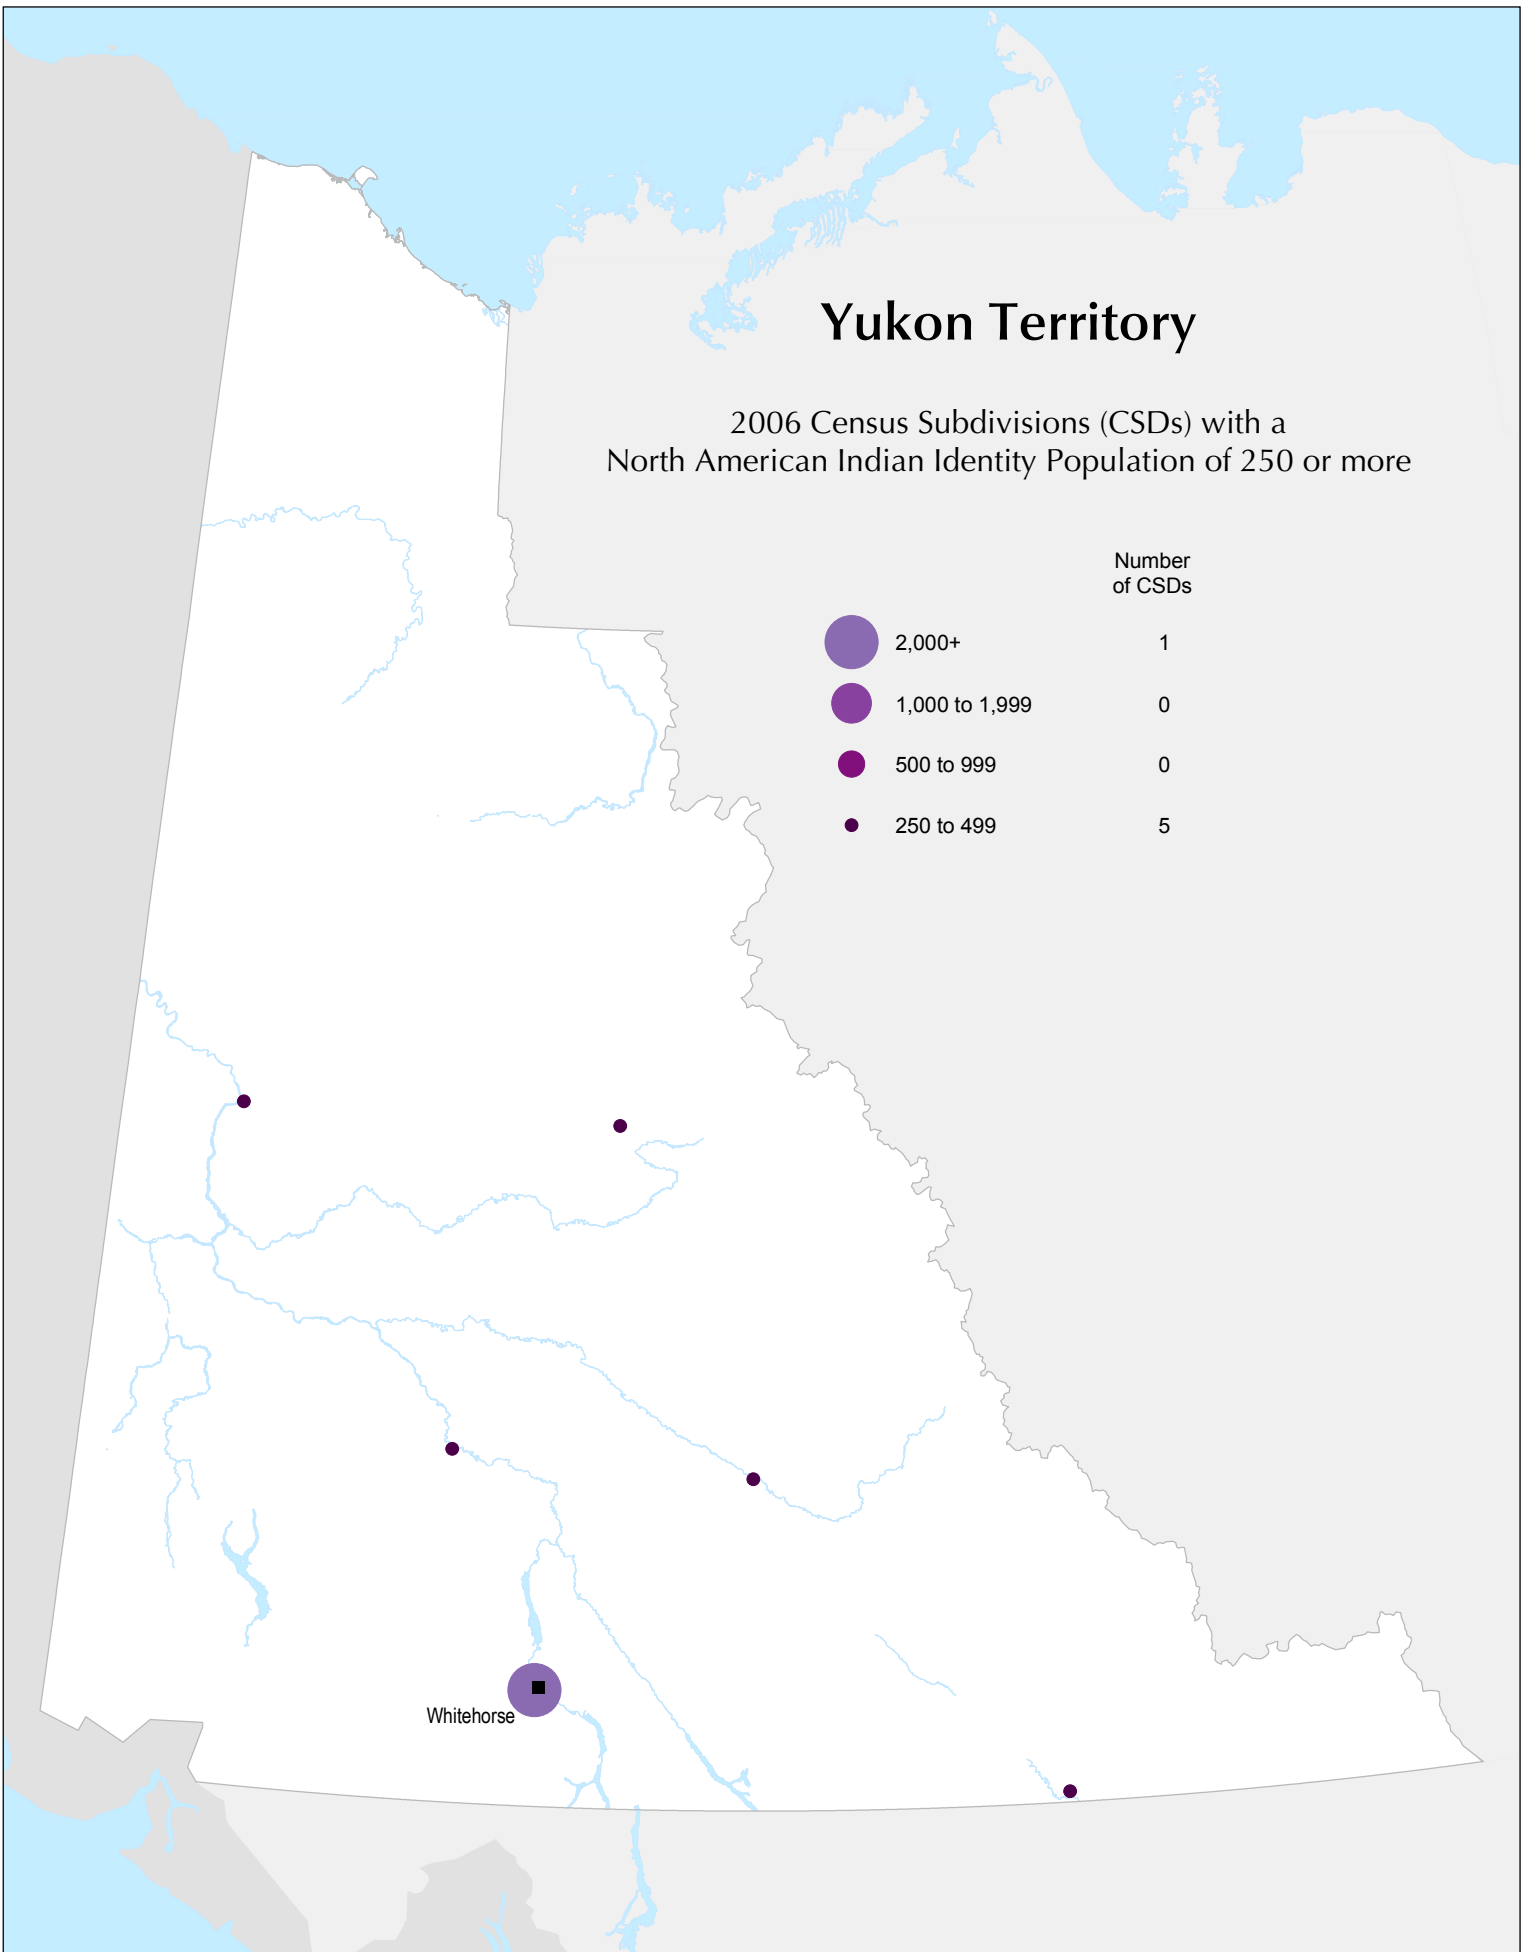

Yukon Territory

2006 Census Subdivisions (CSDs) with a North American Indian Identity Population of 250 or more

Whitehorse