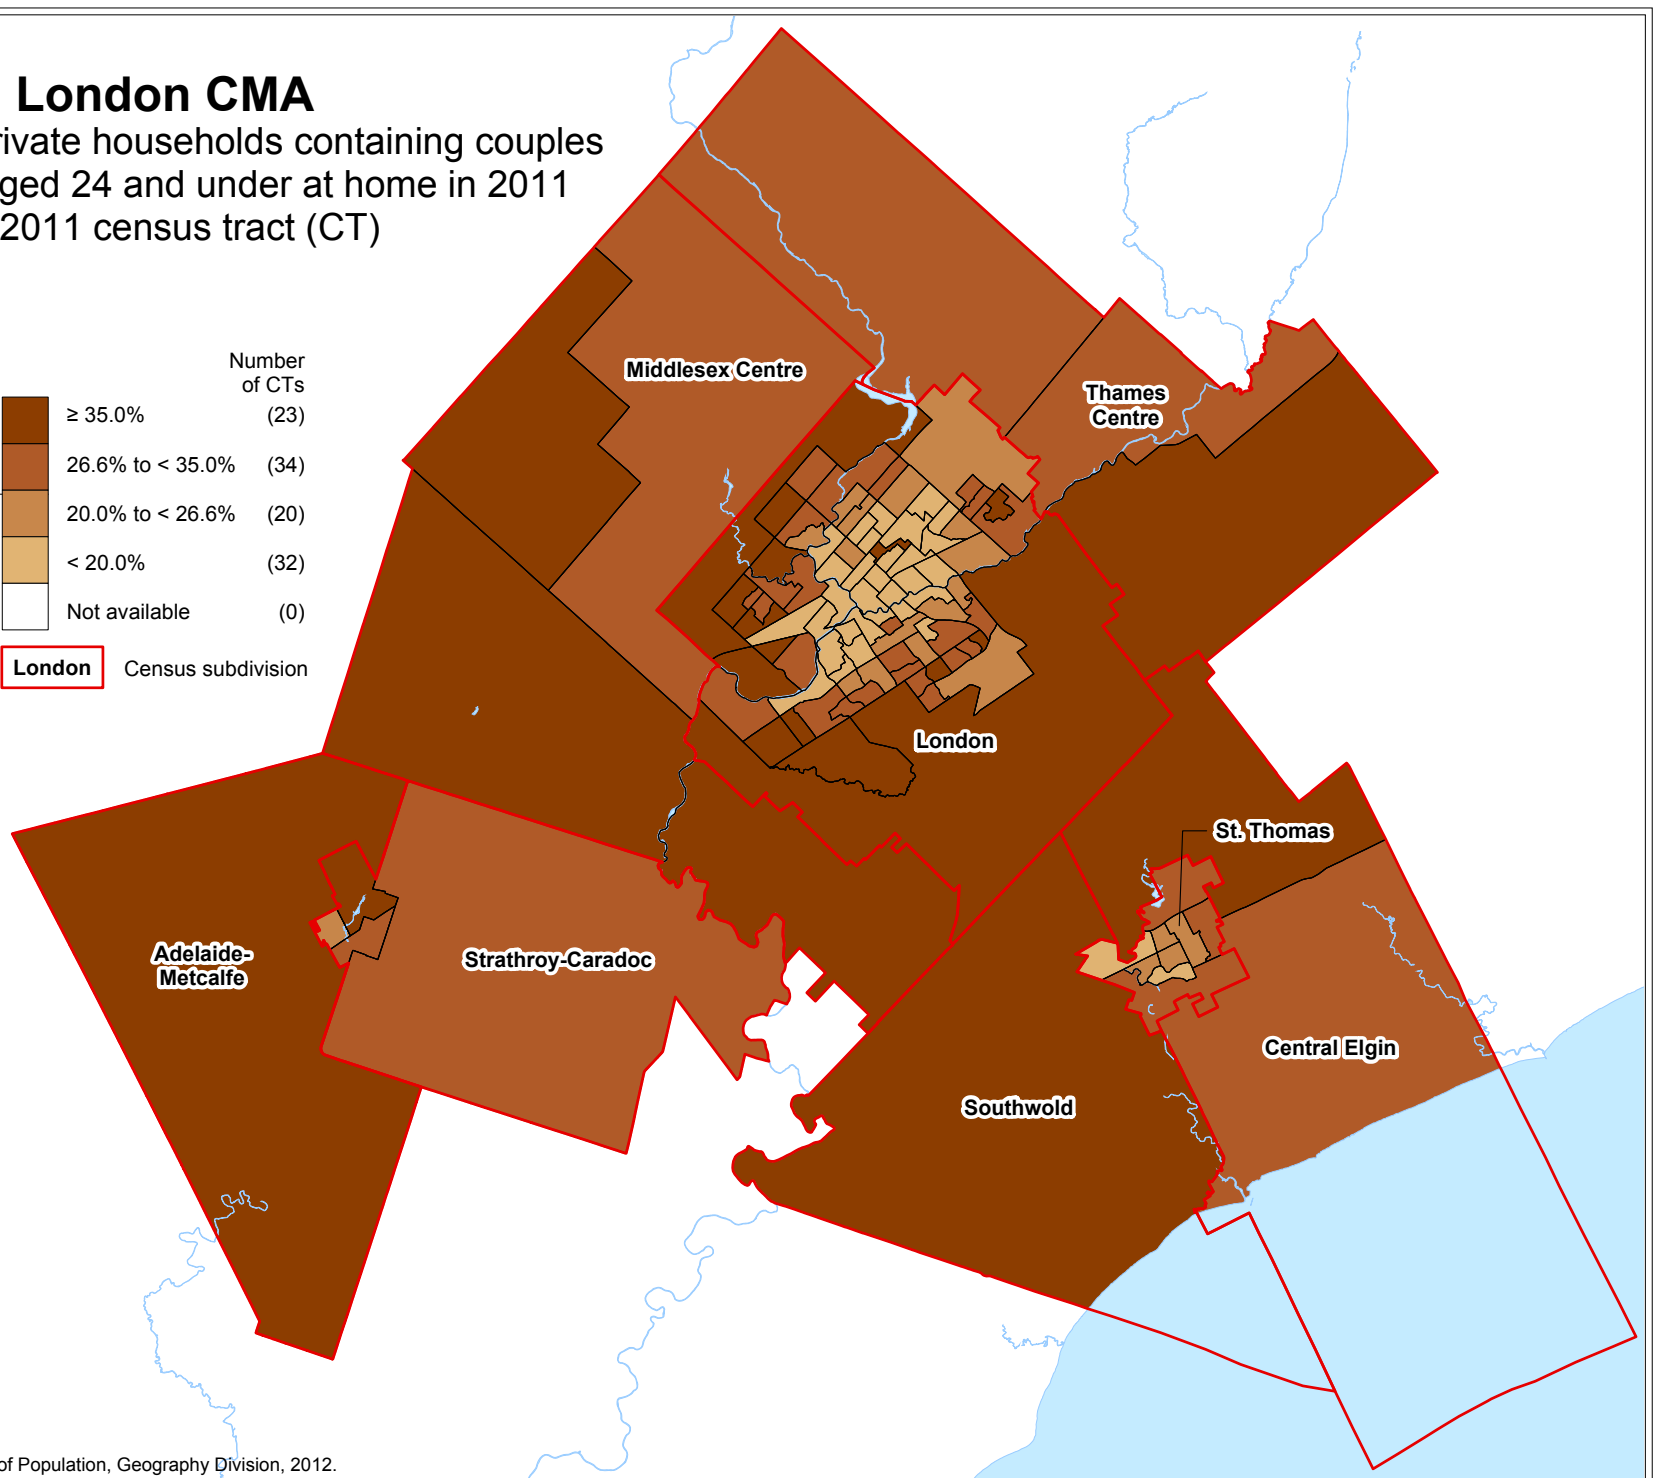

London CMA

Percentage of private households containing couples with children aged 24 and under at home in 2011 by 2011 census tract (CT)

Source: Statistics Canada, 2011 Census of Population, Geography Division, 2012.